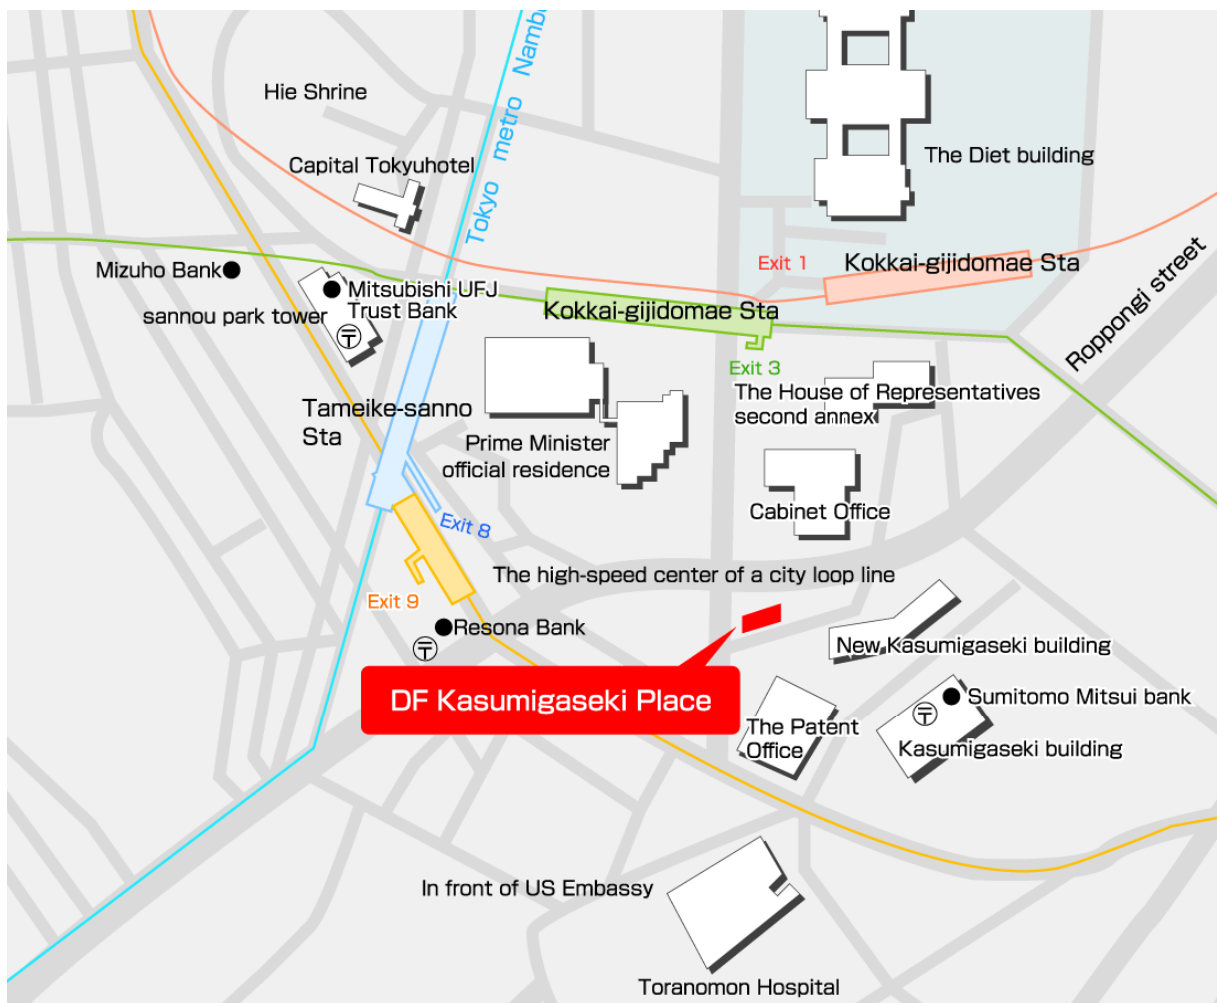

NICHIFUTSU BOEKI K.K.

DF Kasumigaseki Place, 3-6-7 Kasumigaseki, Chiyoda-ku, Tokyo 100-0013 JAPAN

TEL : +81(0)3-5510-2662

Tameike Sanno Station (Ginza line and Nanboku line) 4 minutes walk
Kokkaigjidou Mae Station (Marunouchi line and Chiyoda line) 4 minutes walk
